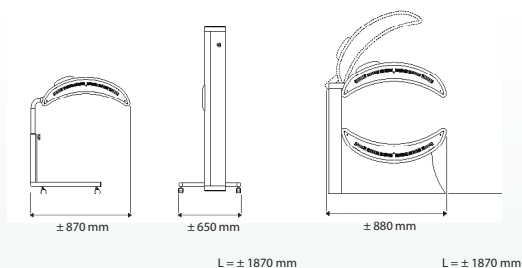

Hapro

HOME TANNING

Topaz V

Topaz V

Topaz Combi